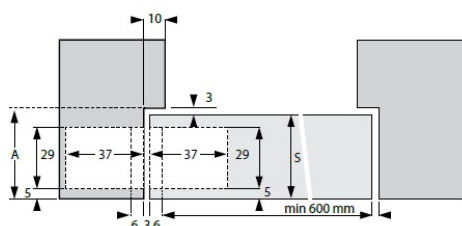

PRODUCT SHEET

Description:

Vici Hinge 3-D Right Hand, 111,5x29x36mm Zamak, Alu-Look, 180DG Opening, Max Door Size:1000x2700mm, Max Weight:60 KG, Min Door Thickness:40mm, Vertical,Horizontal & In//Out-, Wards Adjustment without Removing The Door

Item number:

15.08.115-0

Units	Box	Carton	HS Code	Barcode
Pcs.	2	36	8302100090	
				5704866055987

Right hand model

Size: 111,5 x 29 x 36 mm

Size: 111,5 x 29 x 36 mm

Size A is calculated using door thickness +3 mm+gasket thickness. S = min. 40 mm