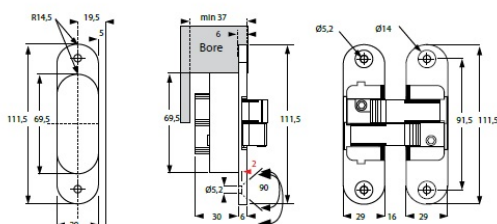

PRODUCT SHEET

Description:

Vici Hinge 3-D Right Hand, 111,5x29x36mm Zamak, Alu-Look, 180DG Opening, Max Door Size:1000x2700mm, Max Weight:60 KG, Min Door Thickness:40mm, Vertical,Horizontal & In//Out-, Wards Adjustment without Removing The Door

Item number:

15.08.115-0

Units	Box	Carton	HS Code	Barcode
Pcs.	2	36	8302100090	
				5704866055987

Right hand model

Size: 111,5 x 29 x 36 mm

Size: 111,5 x 29 x 36 mm

Size A is calculated using door thickness +3 mm+gasket thickness. S = min. 40 mm